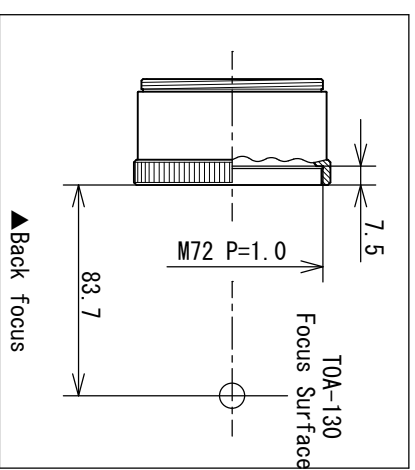

TOA-645 Flattener (130) System Chart (TOA130NS/S)

[TOA-645 Flattener (130) Set] [TKA31587S]

80M. TOA-645 Flattener 0.99 x

51L. M72 Extension L

30F. CA Ring 35

● Option Accessories

6. G. A. A (TSA-102)

12. Visual Adapter (GCA-250)

33. Camera mount DX-WR (EOS)

Camera mount DX-WR (Nikon)

34. DSLR

47. Eyepiece 31.7mm

86. CCD

[M72 Extension tube L Set] [TKA31588S]

51L. M72 Extension tube L

30F. CA Ring 35

● Standard Accessories

5. Extension Tube (F) [TKP31005]

14. Coupling (S) [TKP00103]

46. 1.25" (31.7mm) Eyepiece Adapter

[TKP00101]

[TKP23200]

[TKP86005]

[TKA01251]

[TKA01255]

[TKA31588S]

[TKA31588S]

* No. 80M TOA-645 Flattener 0.99 x, No. 51L M72 Extension Tube L, No. 30F CA Ring 35 are not sold separately.

TAKAHASHI