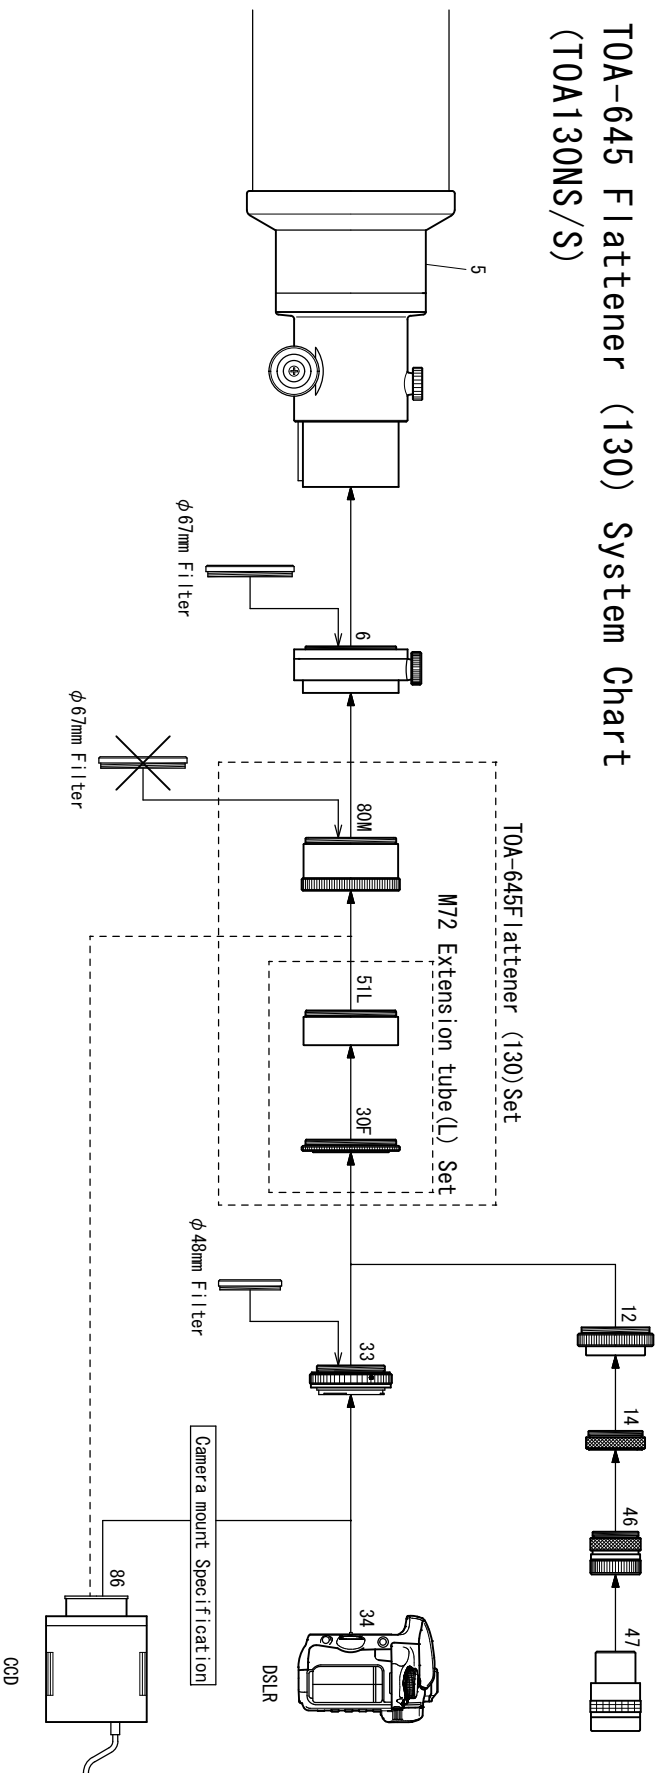

# TOA-645 Flattener (130) System Chart (TOA130NS/S)

[TOA-645 Flattener (130) Set] [TKA31587S]

80M. TOA-645 Flattener 0.99 x

51L. M72 Extension L

30F. CA Ring 35

## ● Option Accessories

6. G. A. A (TSA-102)

12. Visual Adapter (GCA-250)

33. Camera mount DX-WR (EOS)

Camera mount DX-WR (Nikon)

34. DSLR

47. Eyepiece 31.7mm

86. CCD

[M72 Extension tube L Set] [TKA31588S]

51L. M72 Extension tube L

30F. CA Ring 35

## ● Standard Accessories

5. Extension Tube (F) [TKP31005]

14. Coupling (S) [TKP00103]

46. 1.25" (31.7mm) Eyepiece Adapter

[TKP00101]

[TKP23200]

[TKP86005]

[TKA01251]